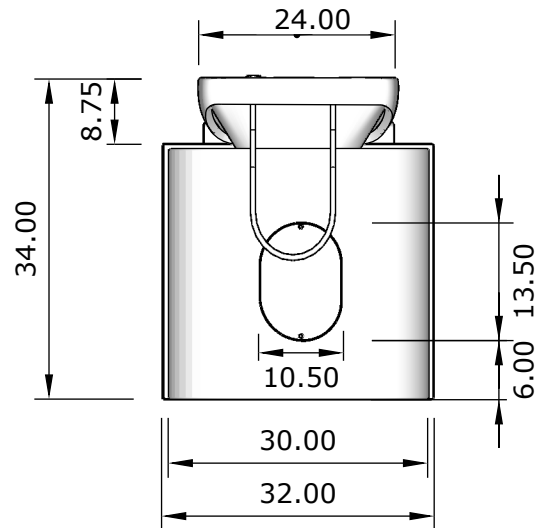

DIMENSIONS

Evara Shampoo System with Side-Plumbing Access

MS-5965-side

All units in INCHES
Accuracy: +/- 1/4"

Top

Front

Back

Side