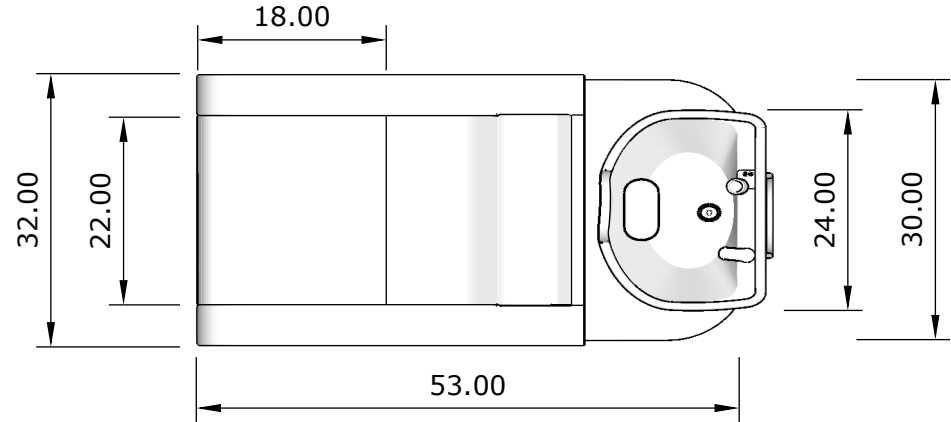

DIMENSIONS

Evara Shampoo System with Side-Plumbing Access

MS-5965-side

All units in INCHES
Accuracy: +/- 1/4"

Top

Front

Back

Side