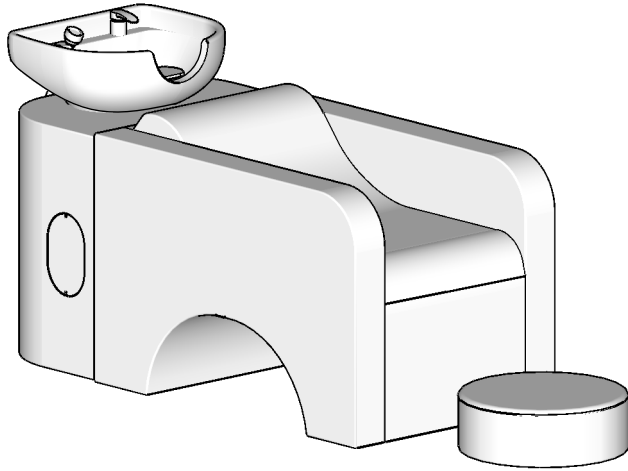

DIMENSIONS

Evara Shampoo System with Side-Plumbing Access

MS-5965-side

All units in INCHES
Accuracy: +/- 1/4"

Top

Front

Back

Side