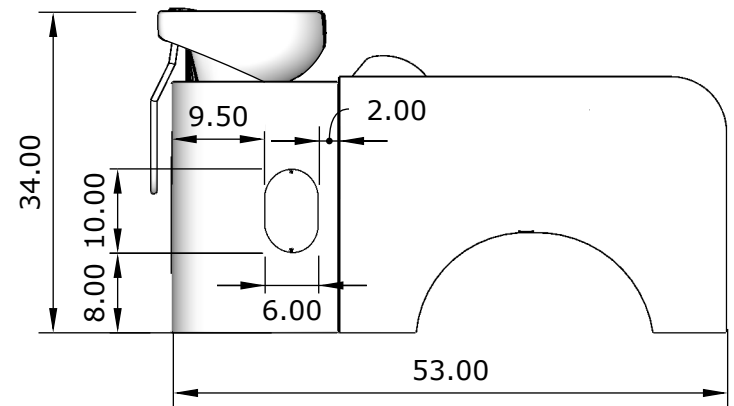

DIMENSIONS

Evara Shampoo System with Side-Plumbing Access

MS-5965-side

All units in INCHES
Accuracy: +/- 1/4"

Top

Front

Back

Side