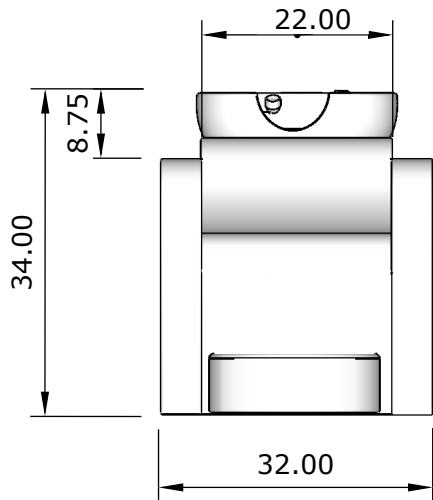

DIMENSIONS

Evara Shampoo System with Side-Plumbing Access

MS-5965-side

All units in INCHES
Accuracy: +/- 1/4"

Top

Front

Back

Side